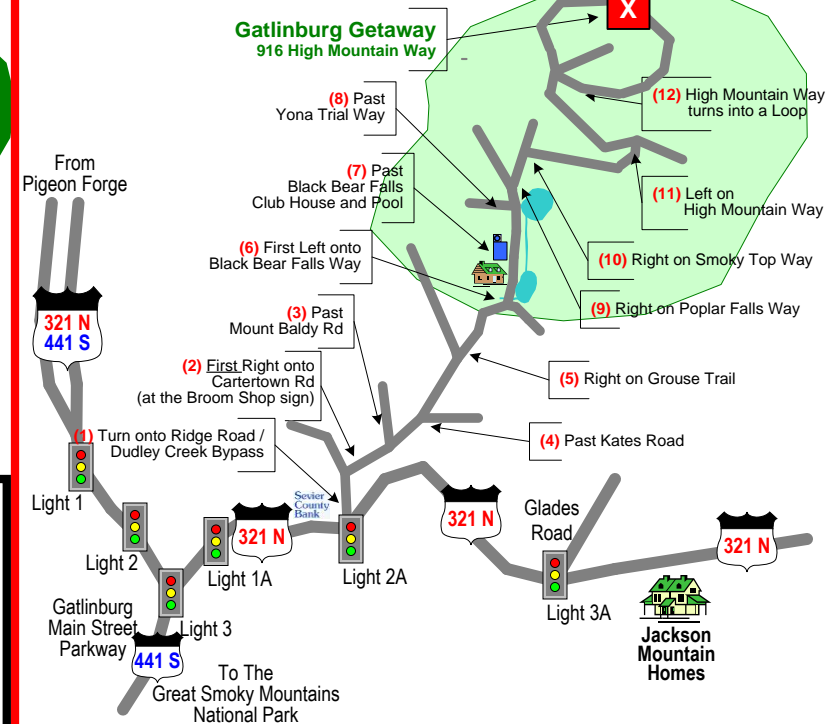

Map to Gatlinburg Getaway Log Home

916 High Mountain Way
Gatlinburg, TN 37738
(Located in Black Bear Falls Resort)

www.Gatlinburg-Getaway.com

Jackson Mountain Homes
Rental Management Company
Rental Company (800) 473-3163
Gatlinburg Getaway (865) 436-9798

D'ANTONIO
ESTATE HOLDINGS

Map Area Magnified

Note: This Map is not to scale.

Helpful Hints:

During peak tourist seasons we suggest bypassing Sevierville and parts of Pigeon Forge, using Highway 411N and Veterans Blvd (see highlighted route marked above )